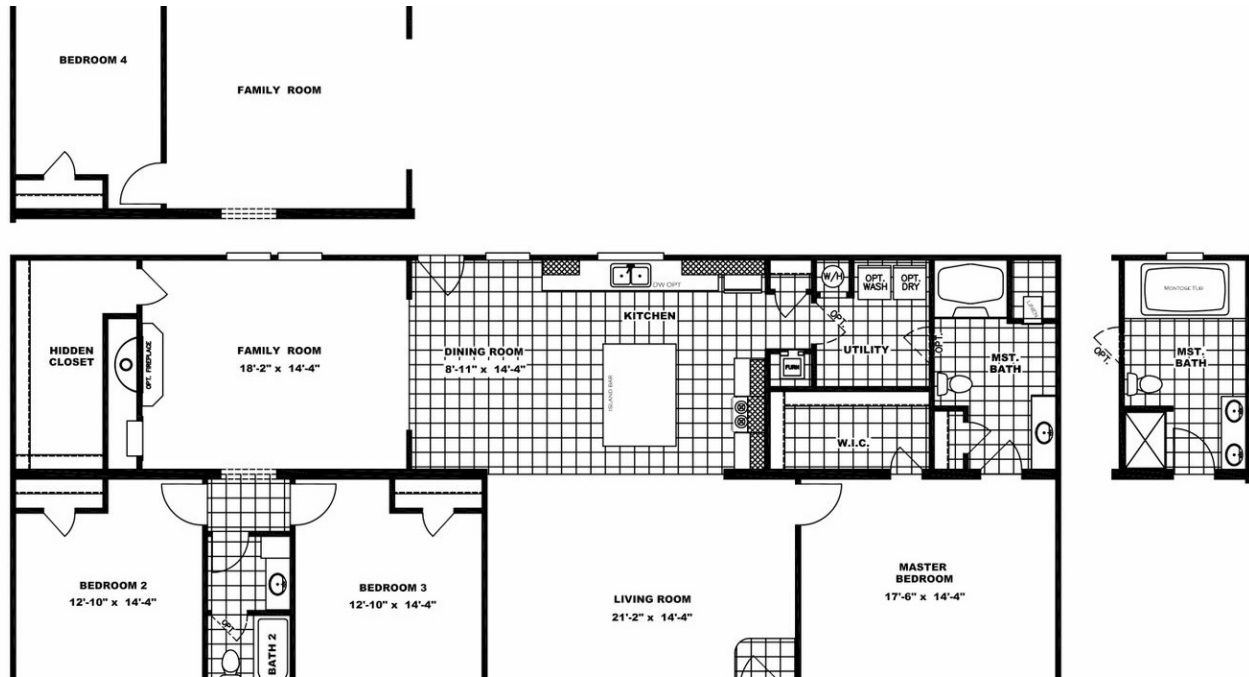

TAHOE 3272A

TAHOE 3272A Model number: 25RGR32723AH19

3 beds • 2 baths • 2304 sq.ft. • 32' width • 72' depth

Our home building facilities invest in continuous product and process improvements. Plans, dimensions, features, materials, specifications and availability are subject to change without notice or obligation. Renderings and floor plans are representative likenesses of our homes and may differ from the actual homes. We invite you to tour a Home Center near you and inspect the highest value in quality housing available or call (888) 369-5002 to speak with a Home Consultant. Copyright 2017, CMH. All rights reserved.

TAHOE 3272A Model number: 25RGR32723AH19

3 beds • 2 baths • 2304 sq.ft. • 32' width • 72' depth

Our home building facilities invest in continuous product and process improvements. Plans, dimensions, features, materials, specifications and availability are subject to change without notice or obligation. Renderings and floor plans are representative likenesses of our homes and may differ from the actual homes. We invite you to tour a Home Center near you and inspect the highest value in quality housing available or call (888) 369-5002 to speak with a Home Consultant. Copyright 2017, CMH. All rights reserved.